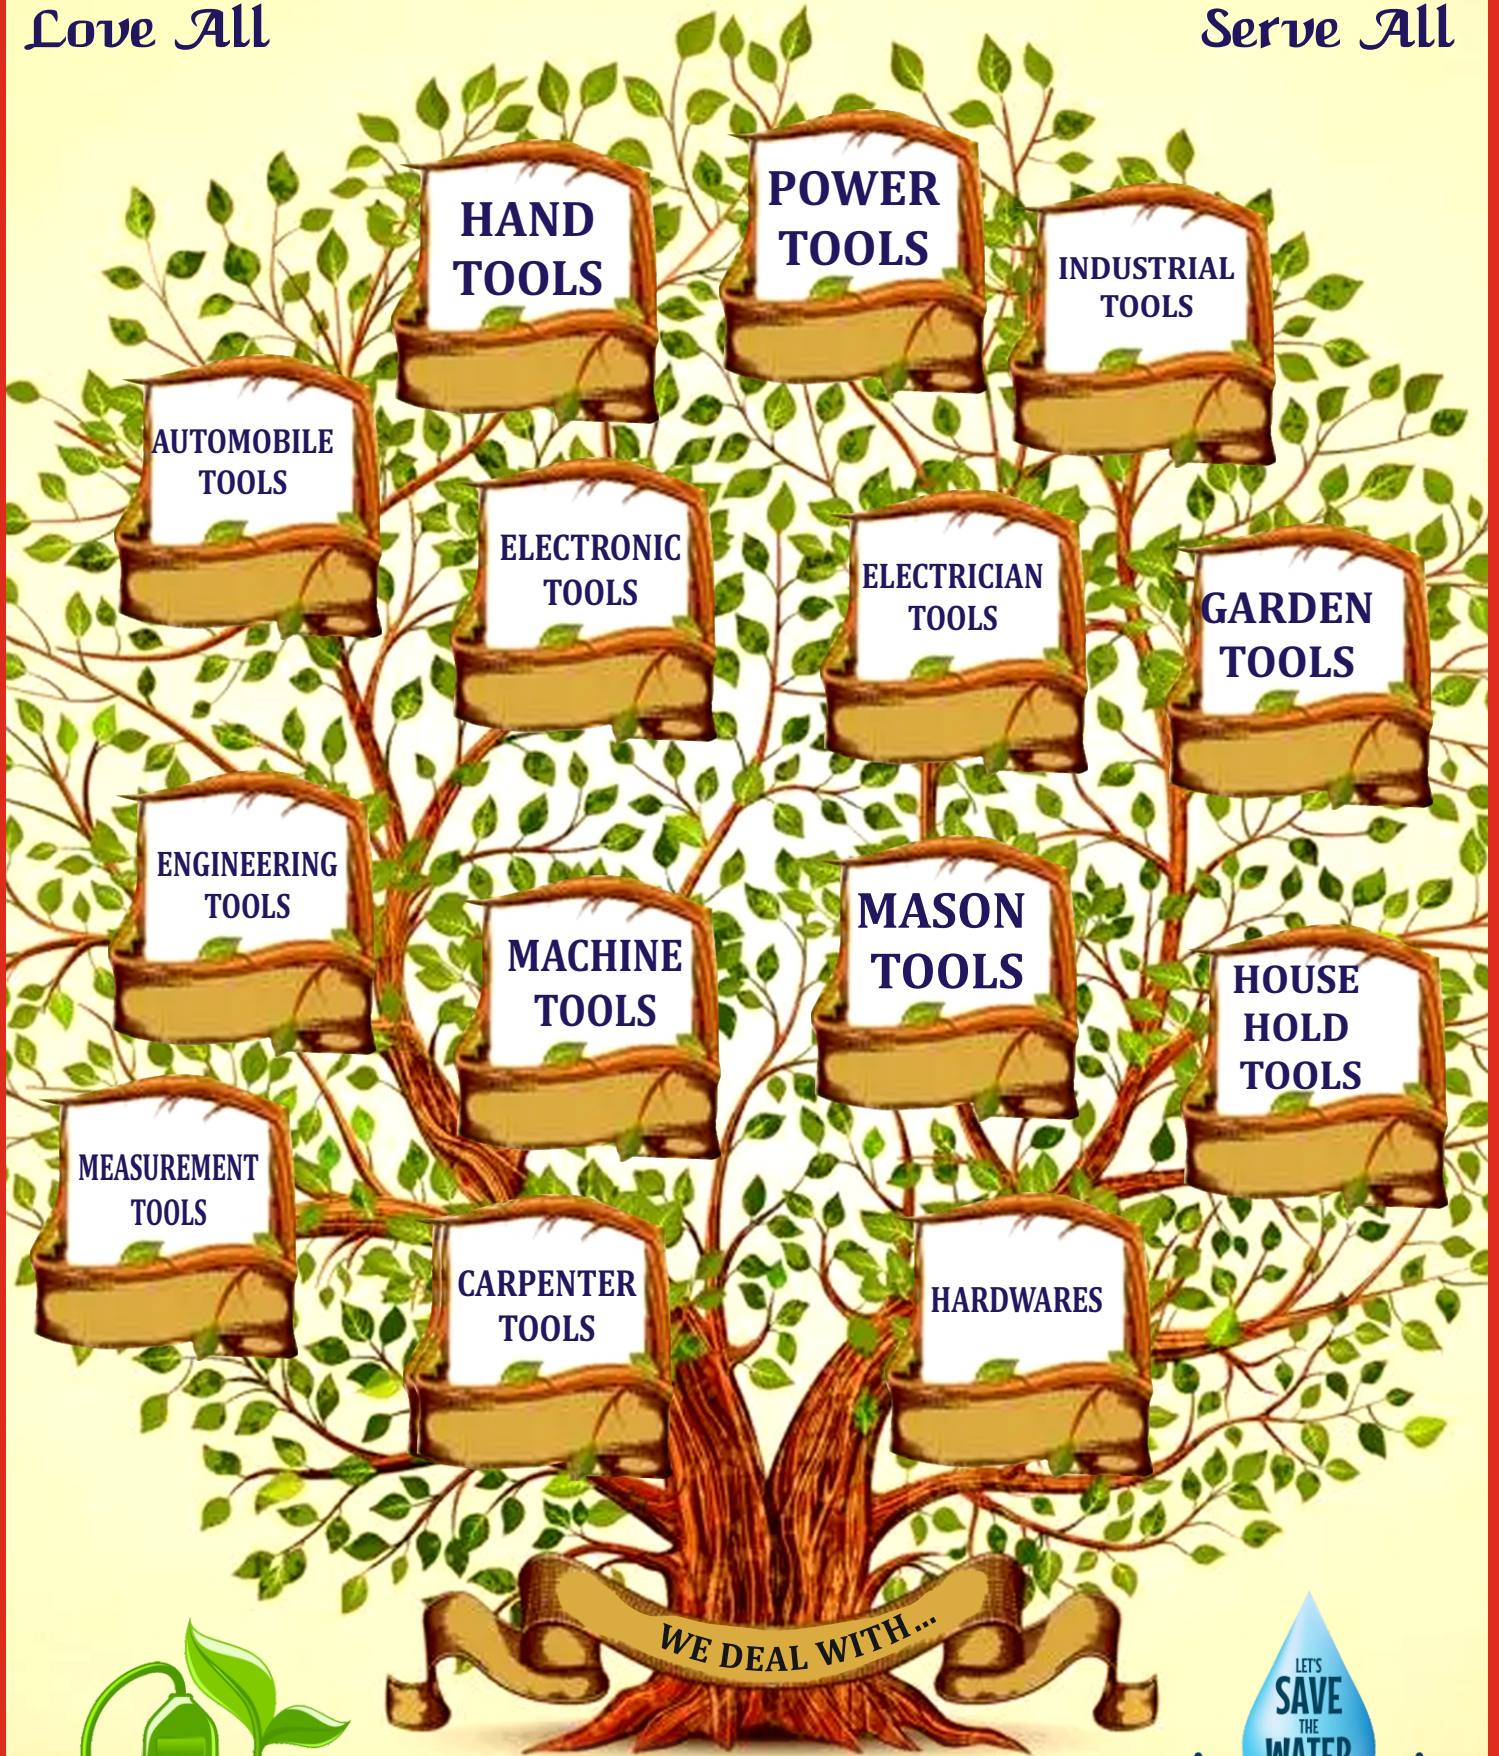

SANDER MACHINE

ROUTER MACHINE

MARBLE CUTTER

MARBLE CUTTER

HOT AIR GUN

ELECTRIC BLOWER

CUT OFF MACHINE

DIE GRINDER

DIE GRINDER

GASOLINE CHAIN SAW

WOOD PLANNER

WELDING MACHINE

BUCKET GREASE GUN

IMPACT WRENCH

HANDY VACCUM CLEANER

VACCUM CLEANER

Love All

Serve All

Distributors For...

 **Eastman**[®]
Hand Tools & Power Tools

HAND TOOLS

HAND TOOLS

Aries[®]
Bench Vices & Pipe Vices

Drill & Lathe Chucks

Circlip pliers

Engineering Tools

Power Tools & Accessories

Pad Locks

HUMMA
Taps & Dies

Barrel Pumps

Hacksaw Frames

Multitec Electronic Tools